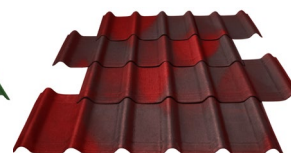

PAINTED

PAINTED is used to maximising colour durability.

Different aspects.

3D LINES

3D LINES gives more depth to the roof, reinforcing the contrasts for a real tile look.

SHADED improves the rendering of the roof with colour gradients creating a visual effect with regard to depth and shadings similar to tiles.

SHADED

MORE FAQ ABOUT AESTHETIC

KAMUFLAJ

KAMUFLAJ allows for a mix of colours for a roof that fits well into its environment.

Available matching accessories.

ONDULINE® roofing sheets and tiles come with a full set of accessories adapted to the kind of application covered: **ridges, verges and valleys** –made of the same material and available in matching colours- **fasteners**, adapted to the roof structures, ventilation pipes and openings.