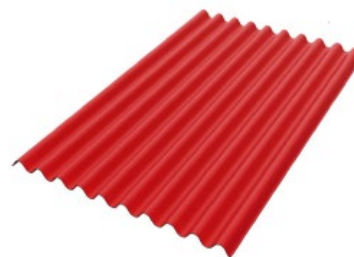

Length

Smaller width: 0,76 m (ONDULINE EASYLINE® 8 corrugations), 0,82 m (ONDULINE EASYFIX®/COMPACT, ONDULINE EASYSTYLE®, ONDULINE DURO® SX 35), 0,85 m (BASE), 0,87 m (ONDURA® PREMIUM 9), 0,89 m (ONDURA® EDGE, ZIGANA®/TILE/X-TREME), 0,95 m (ONDULINE® CLASSIC, ONDALUX®, ONDULINE EASYLINE® 10 corrugations, MAIS), 0,96 m (ONDULINE STILO®/3D, ONDULINE TILE®), 0,97 m (ONDULINE® HR, ONDURA® PREMIUM 10/HALF SHEET, SMART 10, ONDUCASA®, TAPUME) and **1,06 m** (ONDULINE DURO® 235).

Higher width: 1,07 m (ONDUVILLA®).

Width

Different colours.

We use 3 different technologies to obtain different colours:

PPHR

PPHR is the standard technology and is available in 8 colours: Red, Black, Brown, Green, Anthracite grey, Grey, Shaded Dark Grey and Kamouflaj.

PAINTED

PAINTED is used to maximising colour durability.

Different aspects.

3D LINES

3D LINES gives more depth to the roof, reinforcing the contrasts for a real tile look.

SHADED improves the rendering of the roof with colour gradients creating a visual effect with regard to depth and shadings similar to tiles.