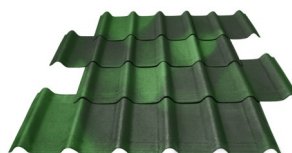

PAINTED

PAINTED is used to maximising colour durability.

Different aspects.

3D LINES

3D LINES gives more depth to the roof, reinforcing the contrasts for a real tile look.

SHADED improves the rendering of the roof with colour gradients creating a visual effect with regard to depth and shadings similar to tiles.

SHADED

MORE FAQ ABOUT AESTHETIC

KAMUFLAJ

KAMUFLAJ allows for a mix of colours for a roof that fits well into its environment.

Available matching accessories.

ONDULINE® roofing sheets and tiles come with a full set of accessories adapted to the kind of application covered: **ridges, verges and valleys** –made of the same material and available in matching colours- **fasteners**, adapted to the roof structures, ventilation pipes and openings.